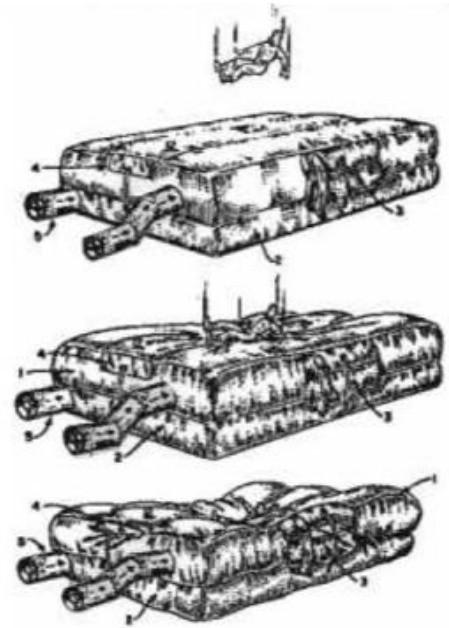

ROSENFIRE
YOUR NEXT EQUIPMENT

TECHNICAL SHEET

RESCUE CUSHION LIFE JUMP X-12A

HIGHLIGHTS

Max jumping height 12 meters / 40 feet. Clear and wide center marking.

First inflation time 60 seconds. Re-inflation time 30 seconds.

Lateral breathers, adjustable for smooth landing.

CE Certified fabrics PVC coated - Non flammable, tears and cut resistant, anti acid, oil and petrol resistant, anti-ageing.

CE Certified fans.

Non return valve on fans to avoid accidental cushion deflation
Calibrated fans for proper flow and pressure inflation capacity

SPECIFICATIONS LIFE JUMP X-12A

Height rating: 12 meters (40 feet)

Inflated dimensions: 3 x 4,5 x 2,2 mt.

Useful surface: 13,4 m²

Cushion ready from arrival: 5 minutes

Inflation time (first): 60 seconds

Re-inflation time after each jump: 30 seconds

Upper chamber fan: 12A - 20" / 4P / 230 V-50Hz

Lower chamber fan: 12A - 20" / 4P / 230 V-50Hz

Shipping dimensions:

N.1 pallet 80 x 120 x 100 cm.

N.1 pallet 80 x 120 x 80 cm.

Shipping weight (Total): 180 kg

NORMES

Fabric is certified for:

- Tear resistance as per EN ISO 1421/ 1 – DIN 53354
- Cut resistance as per DIN 53363:2003
- Temperature resistance as per EN 1876/2:1998
- Fire resistance as per M2 CLASS
- Light resistance as per ISO 105 B02:1998 (for better endurance in time)

ROSENFIRE S.r.l.
Via G. Bormioli, 3 - I-25135 BRESCIA / ITALY
Ph. +39 030 2548566 - Fax +39 030 2548420
Web www.rosenfire.it - Mail info@rosenfire.it